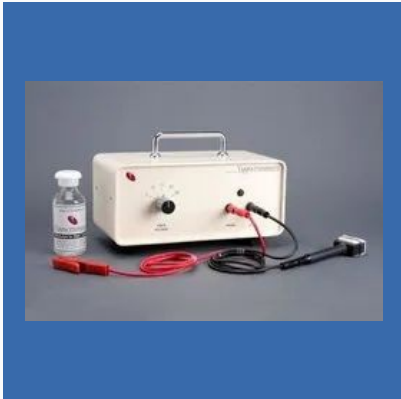

Electrochemical Etching Machine