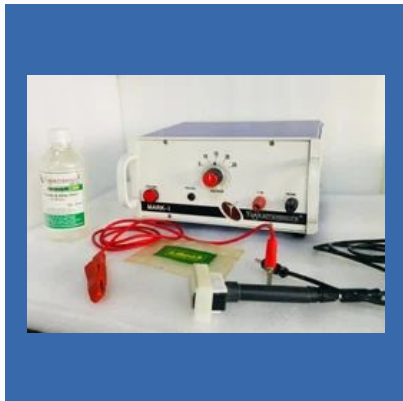

Our range is suitable for making marking permanently, aesthetically with minimum cost. We offer a wide range of **Marking Machine, Etching Machine, Hand Held Marking Machine, DOT Pin Marking Machine and much more**. The consumables including electrolyte, marking head and photographic stencils are applicable in numerous ferrous and non ferrous metallic items and other materials such as cutlery, taps, drills, hand made and automatic tools, crank pins, engine valves, surgical and medical instruments, bath ware, sanitary hardware, ball bearings, gears, engine components.

Fiber Laser Marking Machine

Fibre Laser Marking Machine

Automatic Fiber Laser Marking Machine

OTHER PRODUCTS:

Manual Pen Marking machine

TWO IN ONE DOT PEEN MARKING MACHINE

Electrolytic Marking Machine

Metal Laser Marking Machine